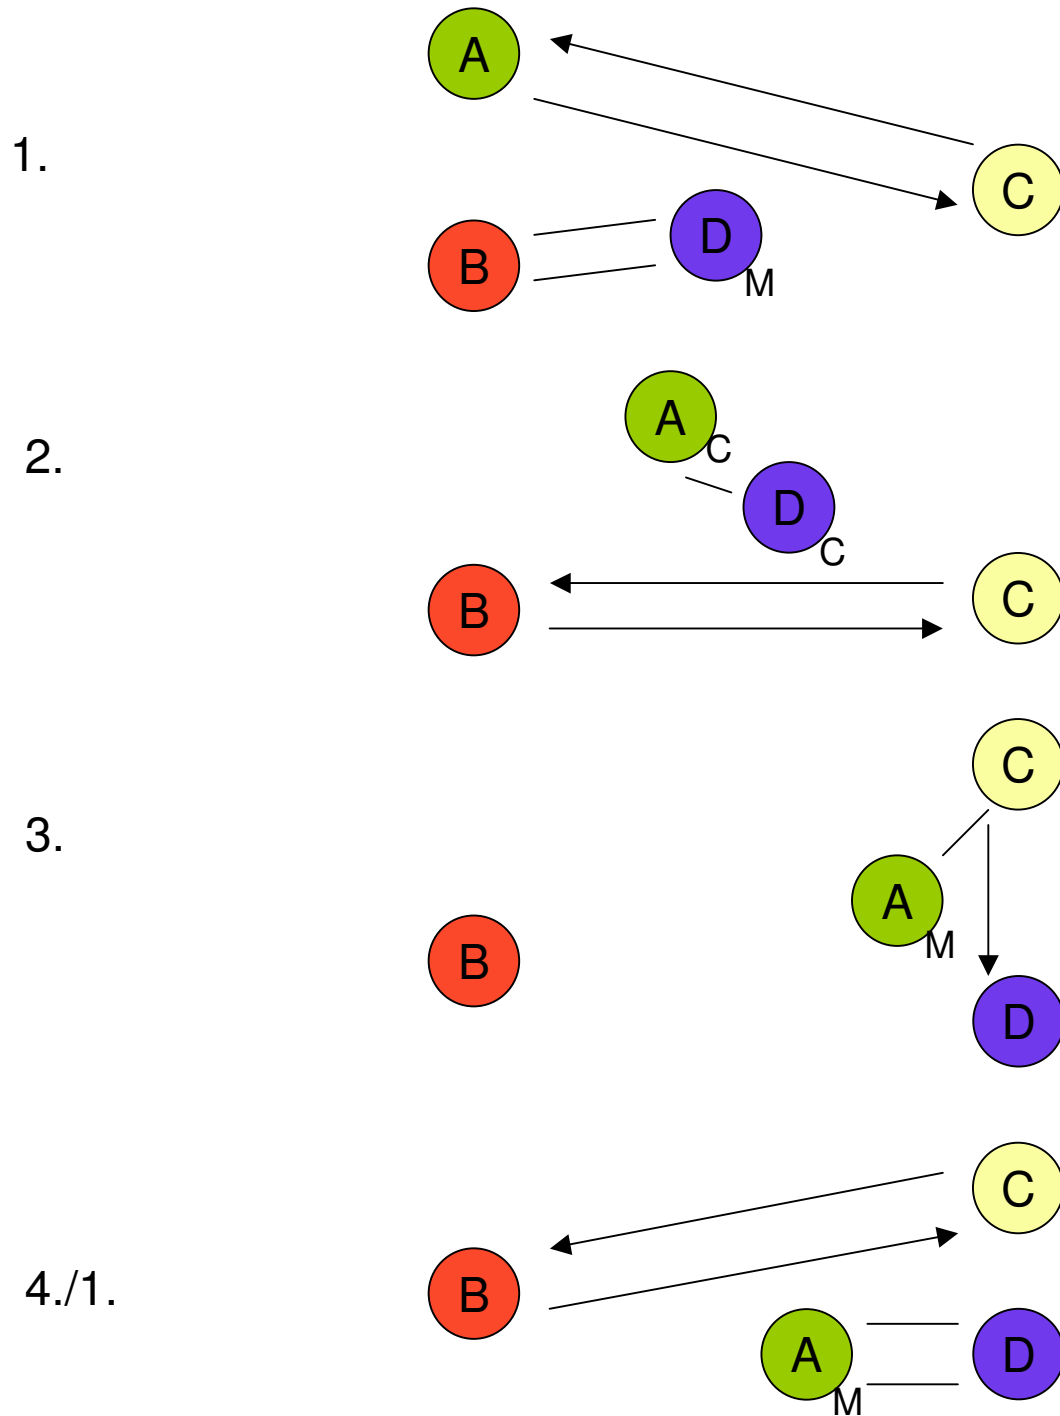

## Changeover im Turbo

---

M – Middle Takeout / Manipulator  
C – Changeover