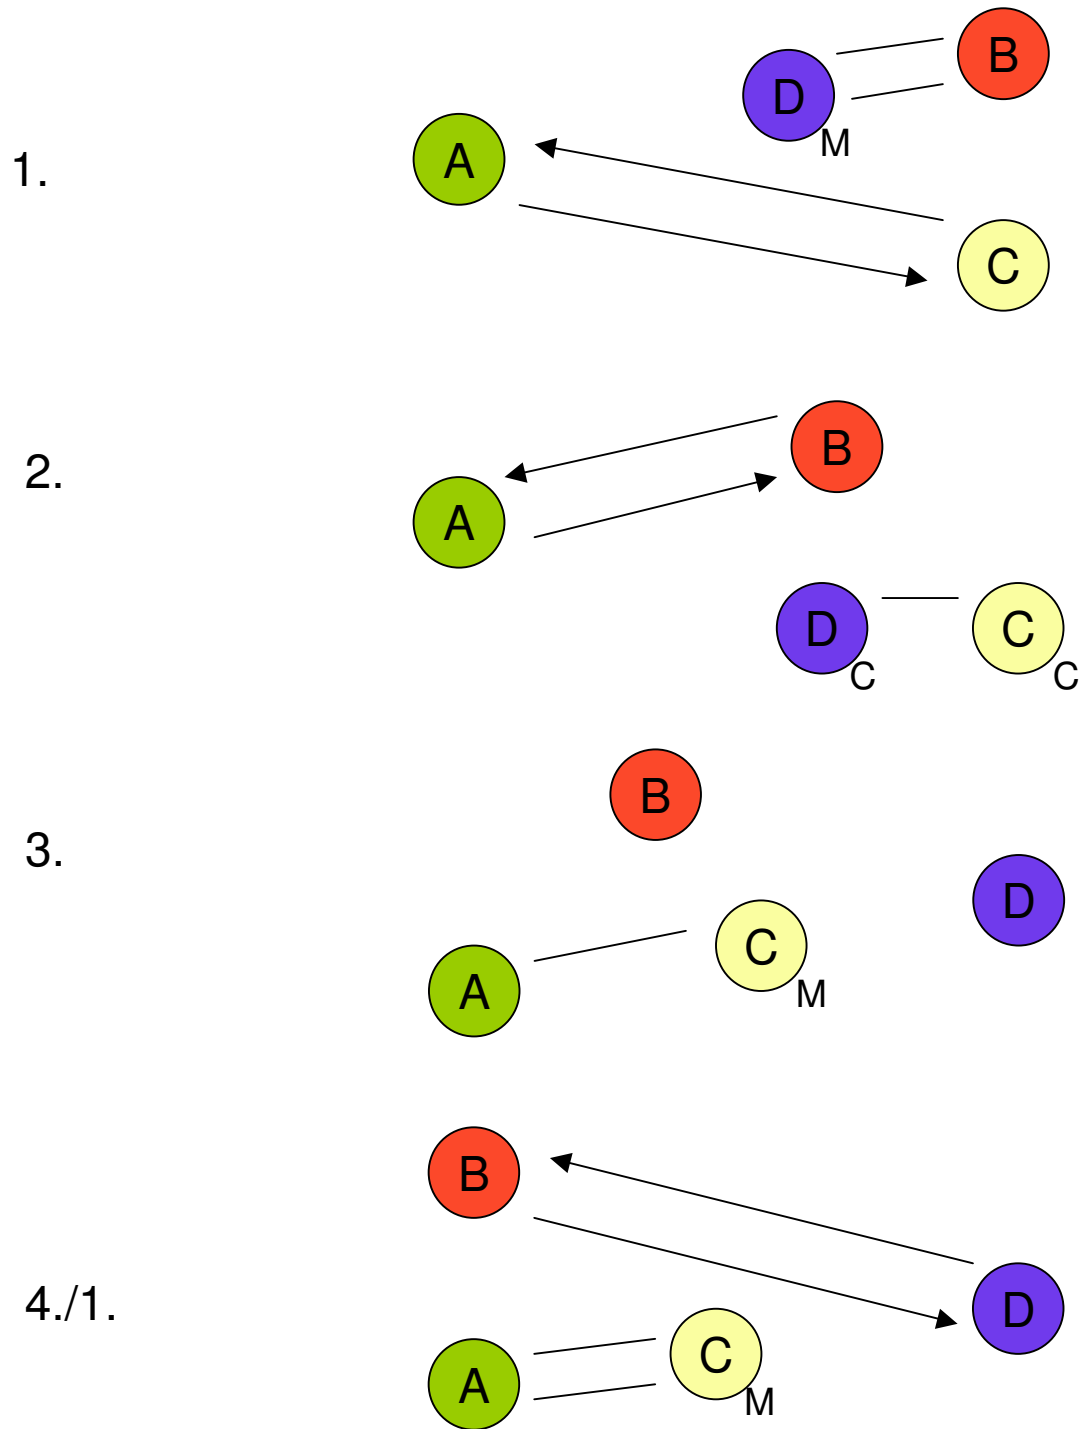

The Scrambled V

M – Middle Takeout / Manipulator
C – Changeover